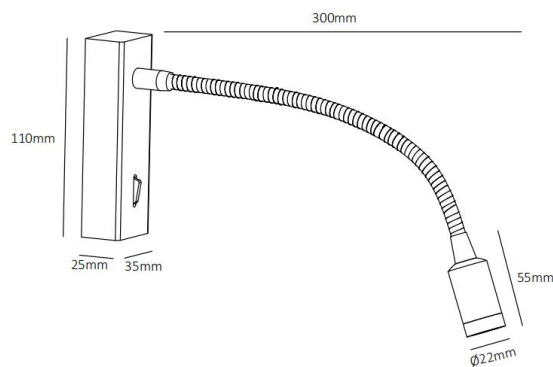

WL3248

3W Reading light

Description

Built-in on-off driver
Compact design;

Finish

Black/White
Brushed Nickel

Material

Aluminium

TECHNICAL CHARACTERISTICS

Light source

Light source: Osram SSL150
Output (W): 2.1W (700mA 3V)
Total power consumption (W): 3W
Color temperature: 2700K/3000K/4000K
CRI: ≥90
Photobiological risk: RG1
Real Lumen: 120lm
Qty Leds: 1pc
Lm/Real W: 40lm
Life Time: 50.000h L90B10
MacAdam steps: 3
UGR: 19

Gear

This product is supplied with gear.
Built-in KEGU MINI non dimmable driver
KEDH003S0500NR72 500mA 3V

Luminaire

Wall light suitable for indoor
crossing: No
Warranty: 5 Years

The photograph may not match the reference exactly. Please read the product description to identify the finish.